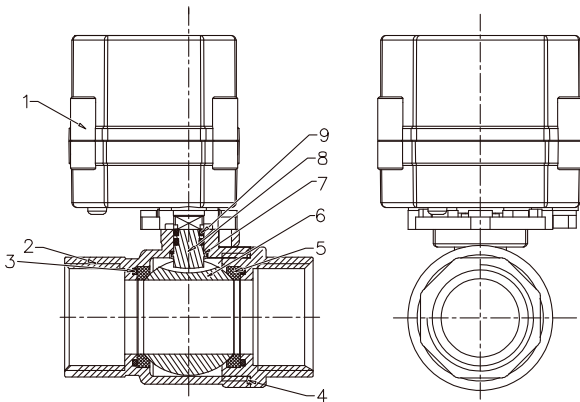

ASSEMBLY DIAGRAM

No.	Name	Material	Quantity
1	Actuator	PPO	1
2	Body & Cover	Stainless Steel	1
3	O-Ring	FKM	2
4	Sealing	PTFE	1
5	Sealing	PTFE	2
6	Ball	Stainless Steel	1
7	Gasket	PTFE	1
8	Stem	Stainless Steel	1
9	O-Ring	FKM	2